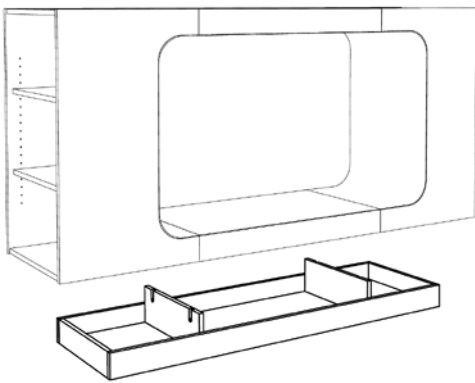

COCOON READING CAVE

HORIZONTAL COCOON

Plinth for Horizontal Cocoon

19 mm coated particle board with 6 furniture gliders. Aluminium look.

Size mm
H x W x D

100 x 1645 x 502
100 x 1845 x 502

Item no.

B40614056ZZZZD50
B40614066ZZZZD50