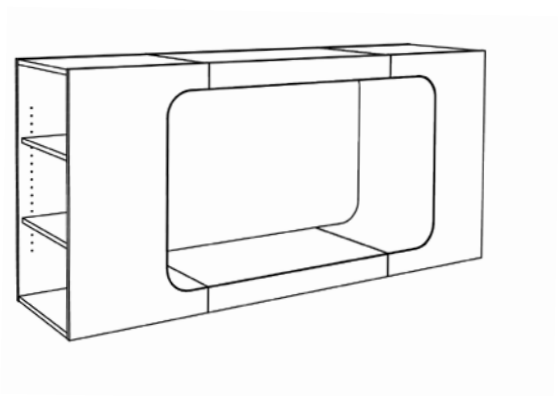

COCOON READING CAVE

HORIZONTAL COCOON

Use the horizontal Cocoon to display the newest books/CD's/DVD's and at the same time create a hiding place or play area for the younger users. Note that you can place two modules next to each other to create a large seating area inside.

Horizontal Cocoon

Both ends have 2 shelves (D250 in one end and D300 mm in the other) for storage and display.

Size mm
H x W x D

970 x 2050 x 540
970 x 2250 x 540

Item no.

B40610556
B40610566

Horizontal Cocoon - CD

Ideal for presenting your CD's and DVD's. Both ends have 2 shelves (D250 in one end and D300 mm in the other) for further storage and display.

Size mm
H x W x D

970 x 2050 x 540
970 x 2250 x 540

Capacity
hard case