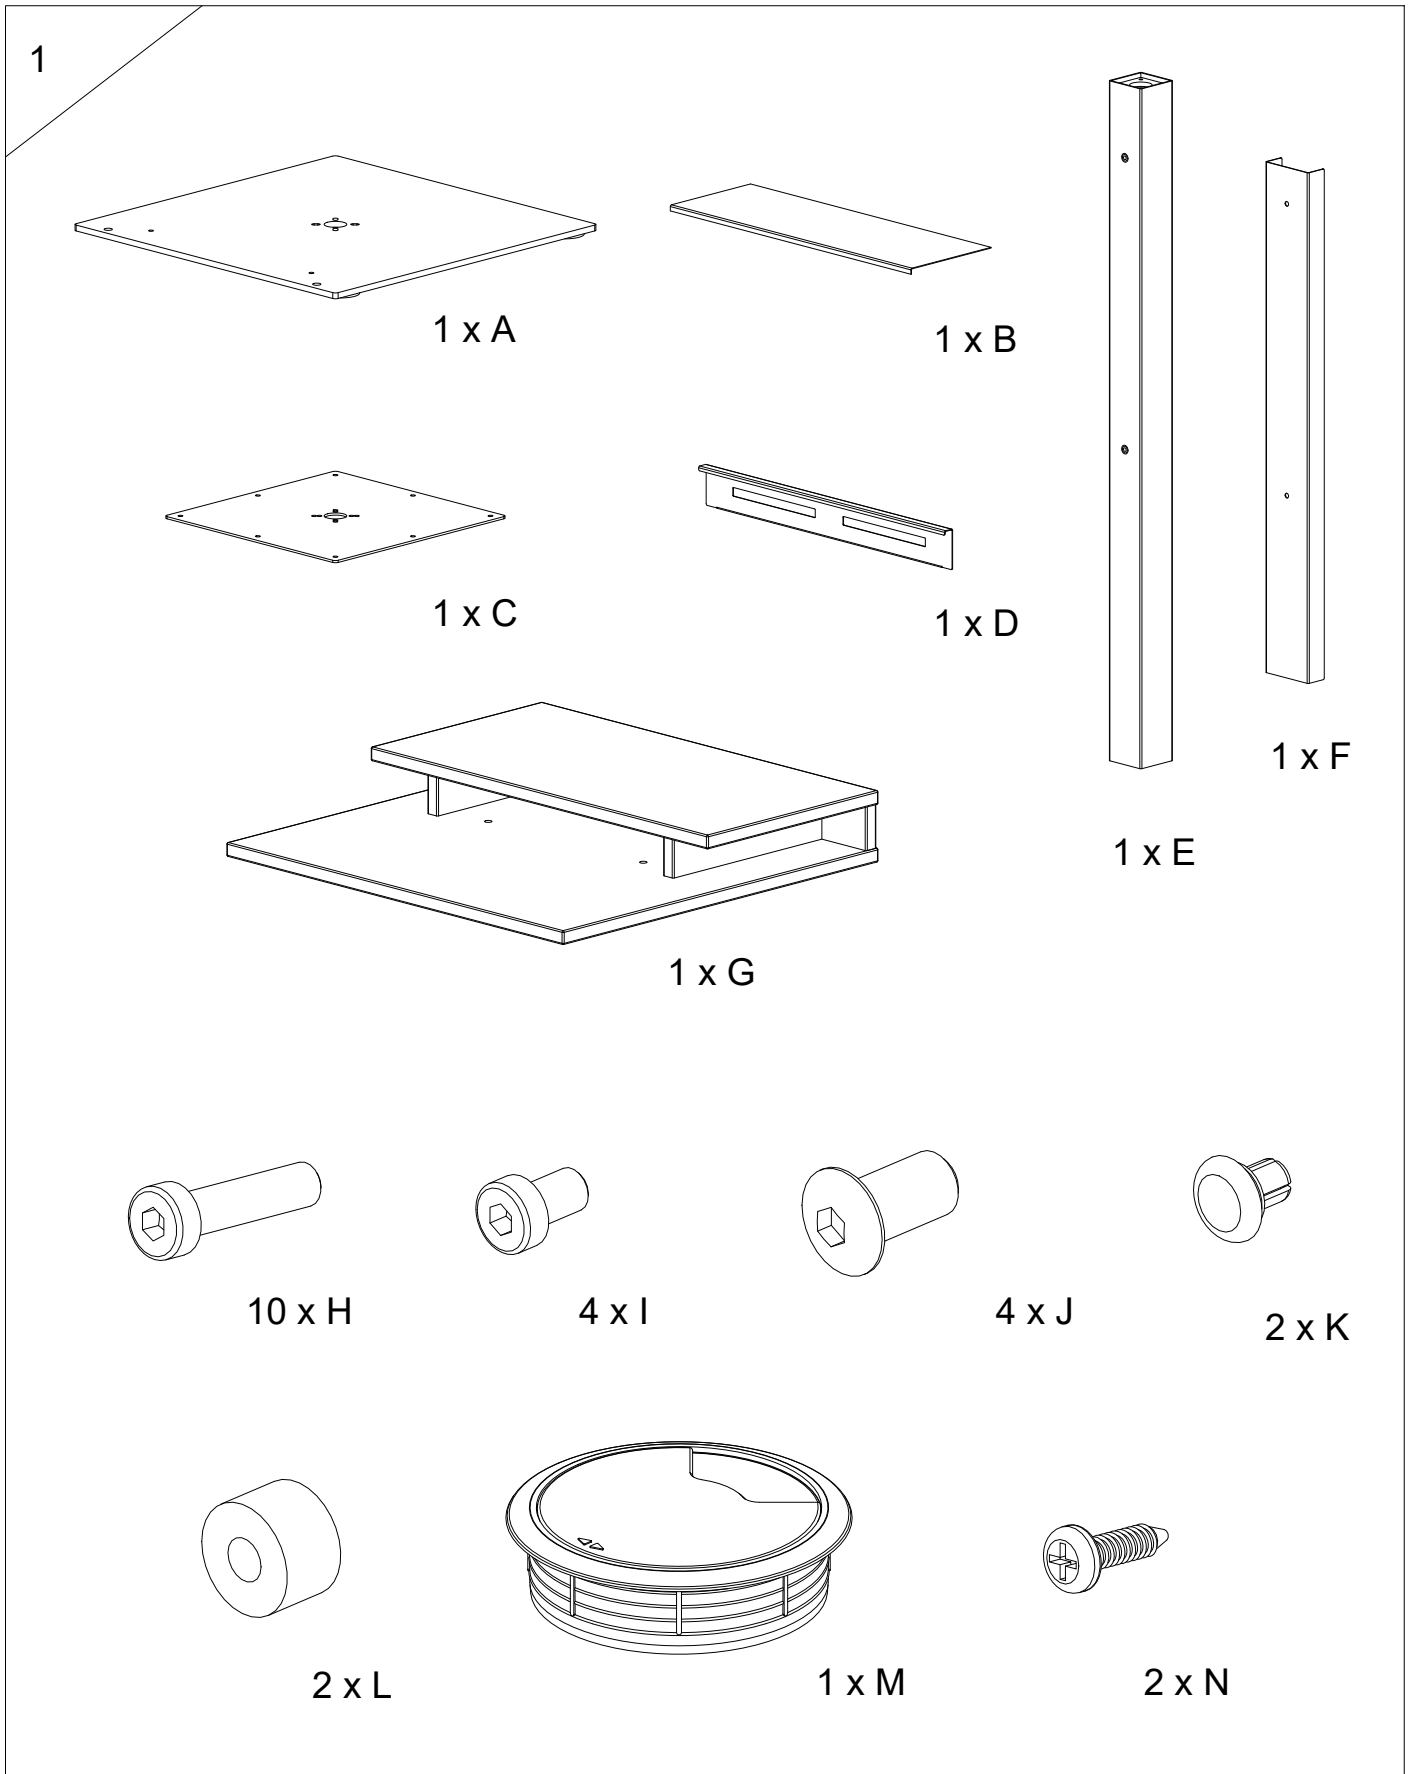

Assembly Guide

Flatline search station

05.2023

First check the contents to make sure that nothing is missing. Sort out the screws and fittings as shown.
Assemble your furniture step by step, as shown in the illustrations.

Assembly Guide

Flatline search station

Flatline search station

2

Flatline search station without CPU console/case

Flatline search station with CPU console/case mounted on column

Flatline search station

3

Flatline search station with CPU console/case mounted on bottom plate

4

Assembly Guide

Flatline search station

Assembly Guide

Flatline search station

Assembly Guide

Flatline search station