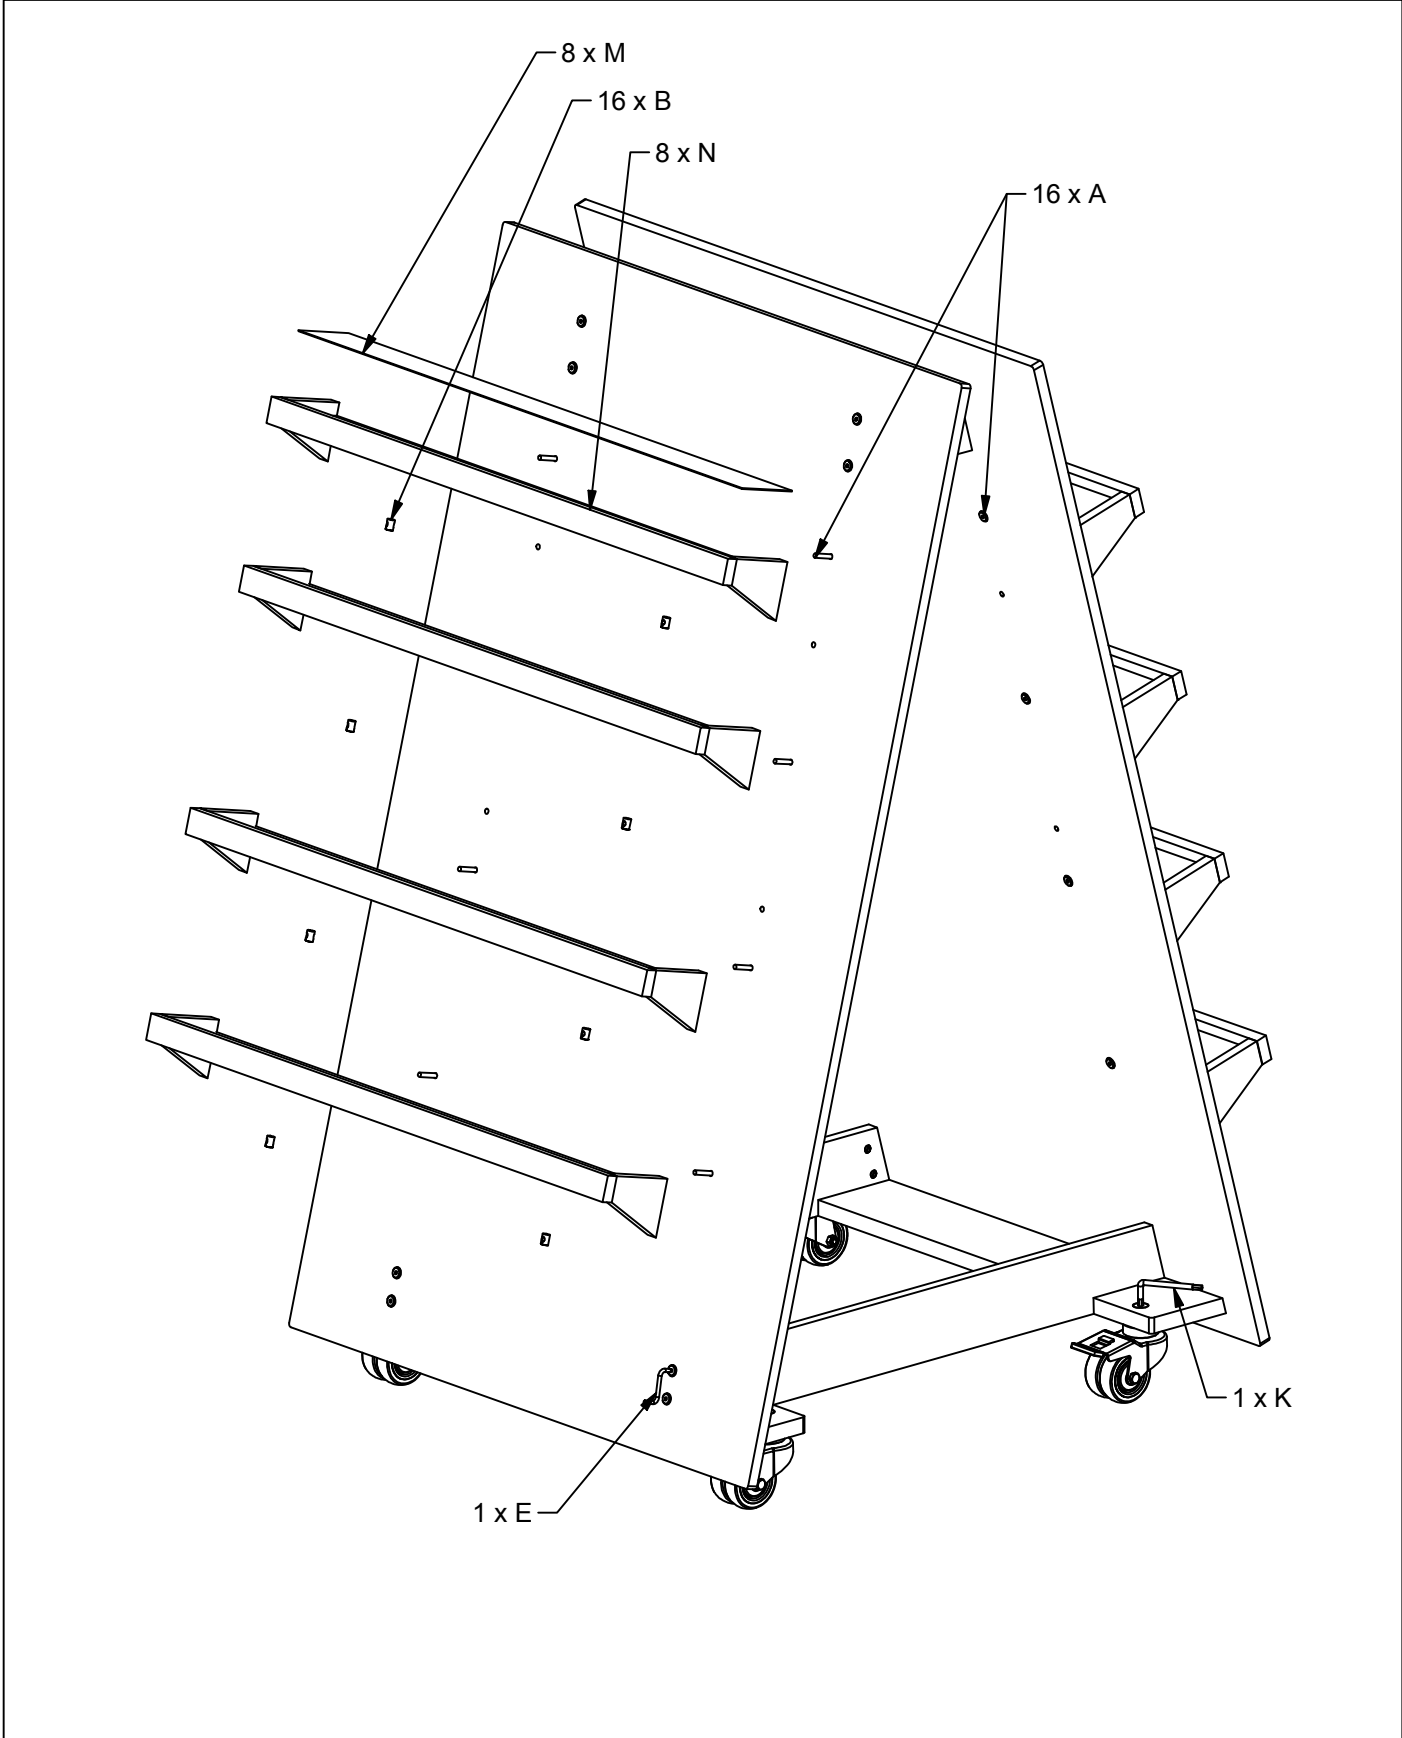

Assembly Guide

E21200 - SAY A

2018.06

First check the contents to make sure that nothing is missing. Sort out the screws and fittings as shown.
Assemble your furniture step by step, as shown in the illustrations.

Assesories E21250 (Additional buy)

1 x R
E9950060

2 x S
E99000068

2 x T
E9910013

Adjust
Angle* on sign holders
by loosen the bolts and
reposition the sign holders