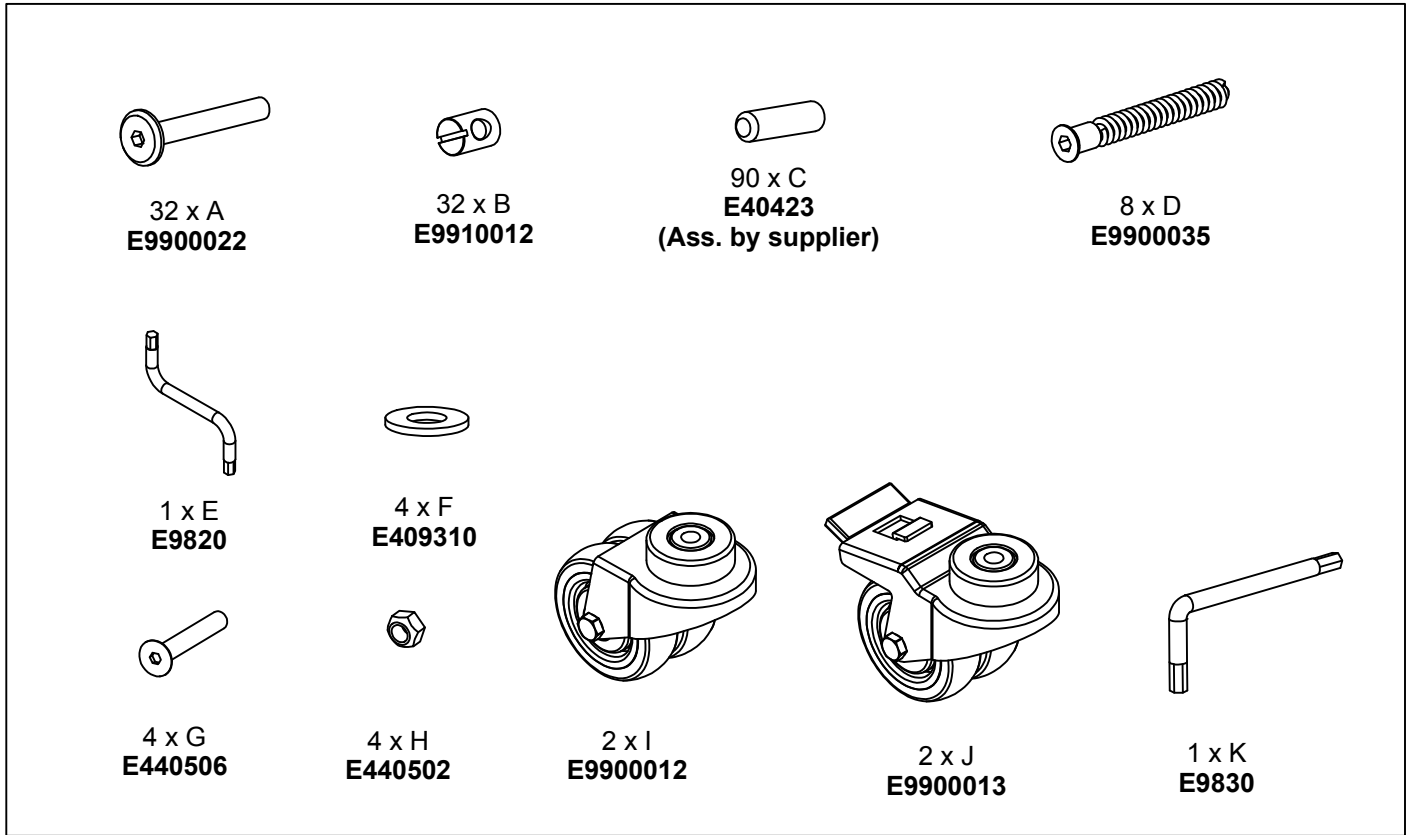

Assembly Guide

E21200 - SAY A

2018.06

First check the contents to make sure that nothing is missing. Sort out the screws and fittings as shown.
Assemble your furniture step by step, as shown in the illustrations.

Assesories E21250 (Additional buy)

1 x R
E9950060

2 x S
E99000068

2 x T
E9910013

Adjust
Angle* on sign holders
by loosen the bolts and
reposition the sign holders