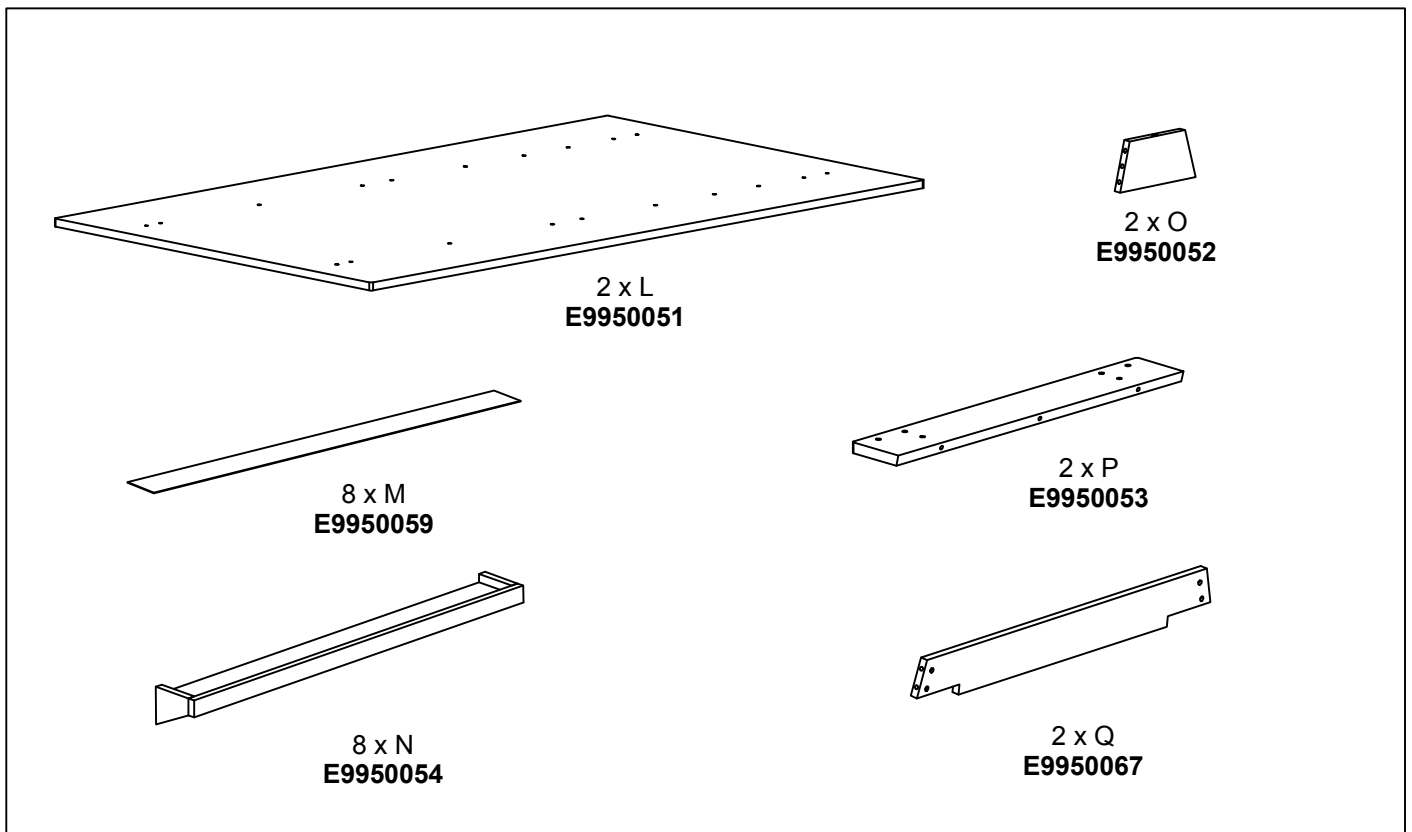

Assembly Guide

E21200 - SAY A

2018.06

First check the contents to make sure that nothing is missing. Sort out the screws and fittings as shown.
Assemble your furniture step by step, as shown in the illustrations.

Assesories E21250 (Additional buy)

1 x R
E9950060

2 x S
E99000068

2 x T
E9910013

Adjust
Angle* on sign holders
by loosen the bolts and
reposition the sign holders