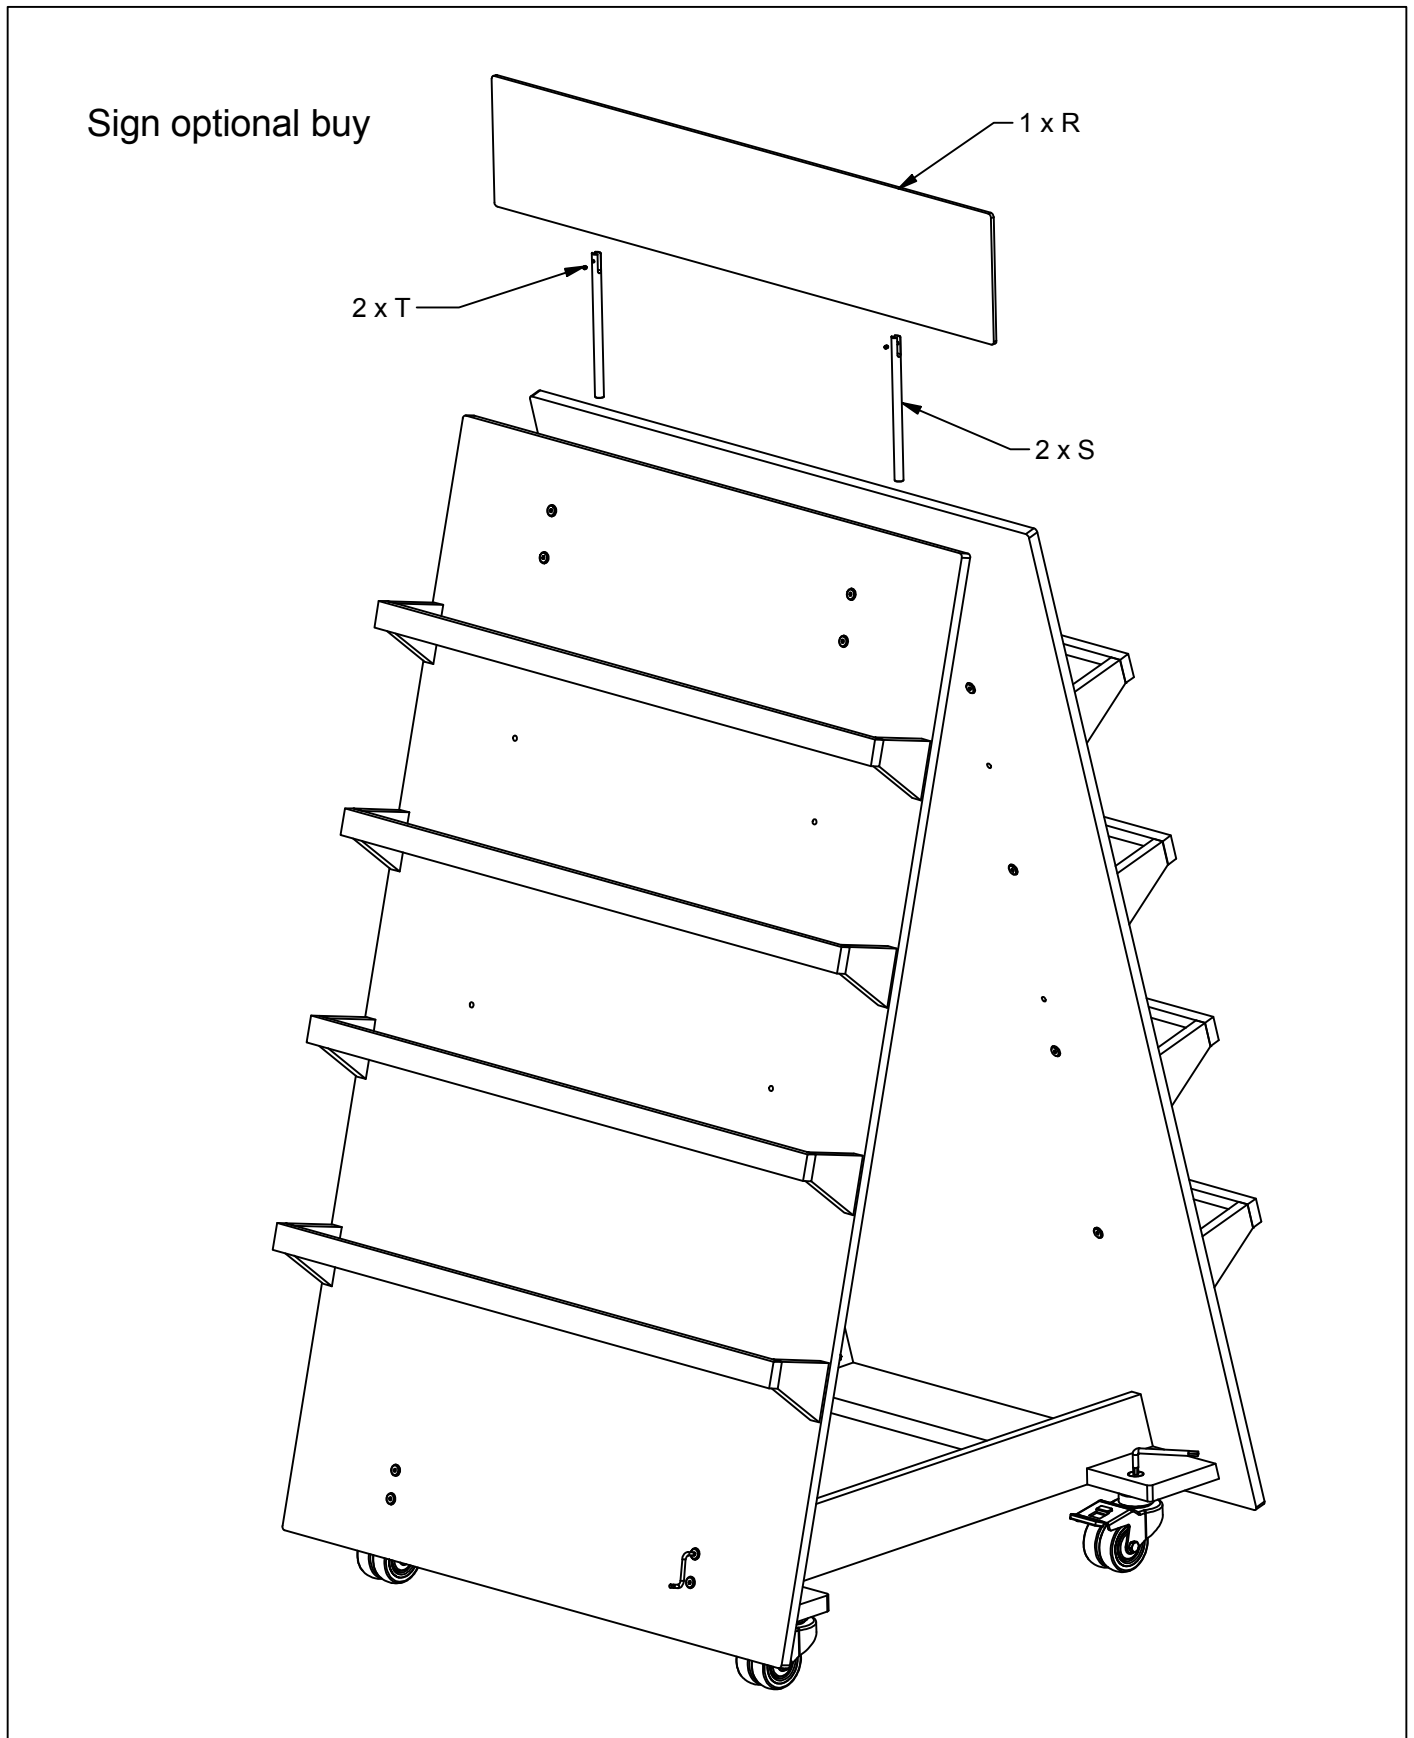

Assembly Guide

E21200 - SAY A

2018.06

First check the contents to make sure that nothing is missing. Sort out the screws and fittings as shown.
Assemble your furniture step by step, as shown in the illustrations.

Assesories E21250 (Additional buy)

1 x R
E9950060

2 x S
E99000068

2 x T
E9910013

Adjust
Angle* on sign holders
by loosen the bolts and
reposition the sign holders